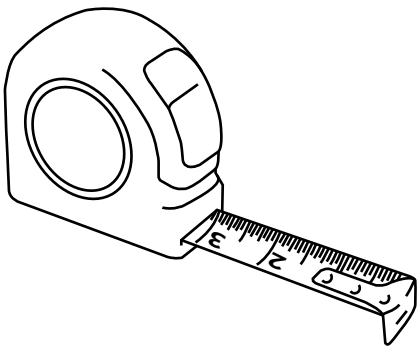

Milano

Oxley Vanity Unit

Installation Guide

 Style may vary

Installation

Tools required for installing:

Wall Mounting:

1