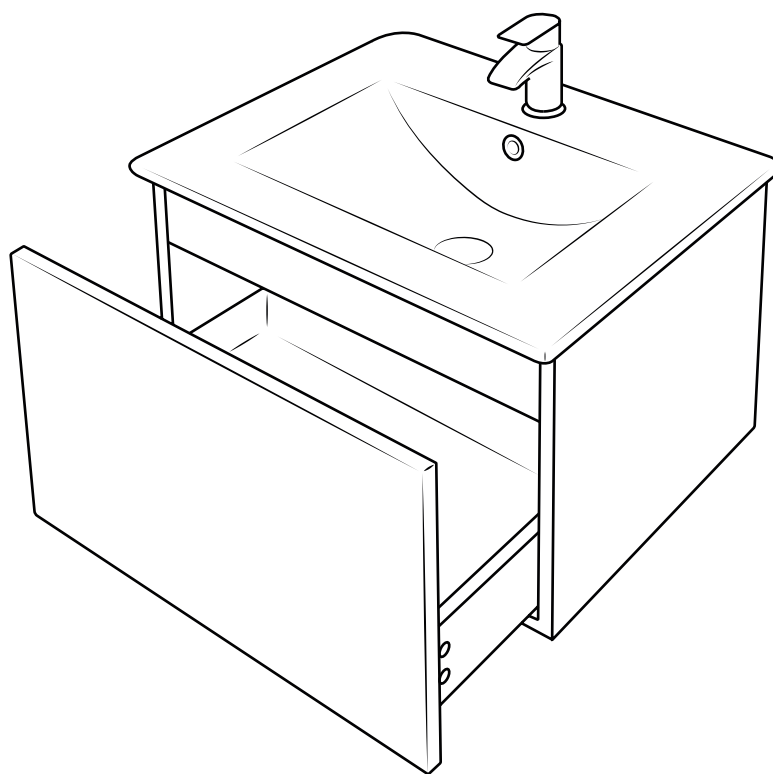

Milano

Oxley Vanity Unit

Installation Guide

 Style may vary

Installation

Tools required for installing:

Wall Mounting:

1

2

3

4

5

6

7

8

Basin