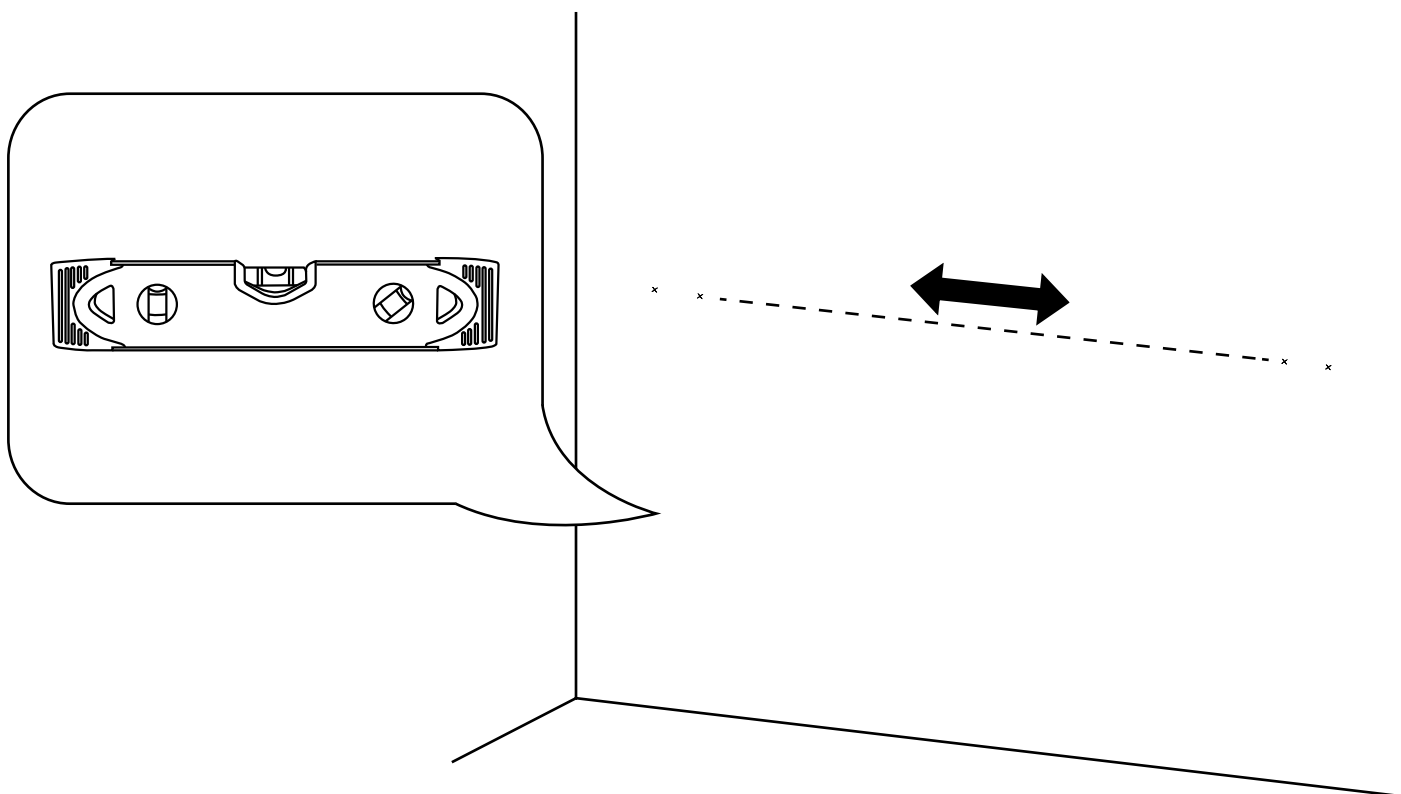

Milano

Oxley Vanity Unit

Installation Guide

 Style may vary

Installation

Tools required for installing:

Wall Mounting:

1

2

3

4

5

6

7

8

Basin